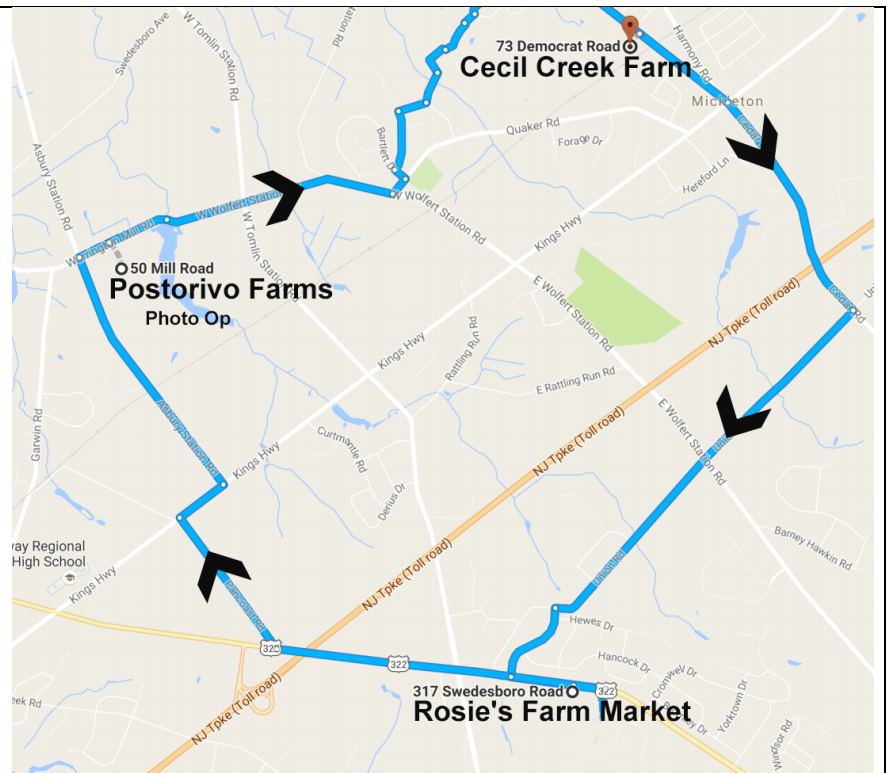

MHWTC Farm Event Ride – Short Route

Look for Arrow Markers on the road

TURN	ROAD	MILES
	Cecil Creek Farm	
R	Democrat Rd to Cedar Rd	0.5
R	Union Rd	1.6
R	US-322 W to Tomlin Station light for U-Turn to Rt 322 E	3.8
	Rosie's Farm Market	
L	Rt 322 W - CAUTION	
R	Pancoast Rd	6.0
R	Kings Hwy	6.7
L	Asbury Station Rd	7.9
R	Warrington Mill Rd to Mill Rd	8.0
	Postorivo Equestrian Farms	
R	Warrington Mill Rd to Wolfert Station Rd	8.5
L	Quaker Rd	9.7
L	Stone Ridge Dr	11.0
R	Meadow Ridge Dr	11.2
L	Democrat Rd	11.5
	Cecil Creek Farm	12.0

In case of emergency, call 911
For assistance call Colleen 609-577-4804

MHWTC Farm Event Ride – Short Route

Look for Arrow Markers on the road

TURN	ROAD	MILES
	Cecil Creek Farm	
R	Democrat Rd to Cedar Rd	0.5
R	Union Rd	1.6
R	US-322 W to Tomlin Station light for U-Turn to Rt 322 E	3.8
	Rosie's Farm Market	
L	Rt 322 W - CAUTION	
R	Pancoast Rd	6.0
R	Kings Hwy	6.7
L	Asbury Station Rd	7.9
R	Warrington Mill Rd to Mill Rd	8.0
	Postorivo Equestrian Farms	
R	Warrington Mill Rd to Wolfert Station Rd	8.5
L	Quaker Rd	9.7
L	Stone Ridge Dr	11.0
R	Meadow Ridge Dr	11.2
L	Democrat Rd	11.5
	Cecil Creek Farm	12.0