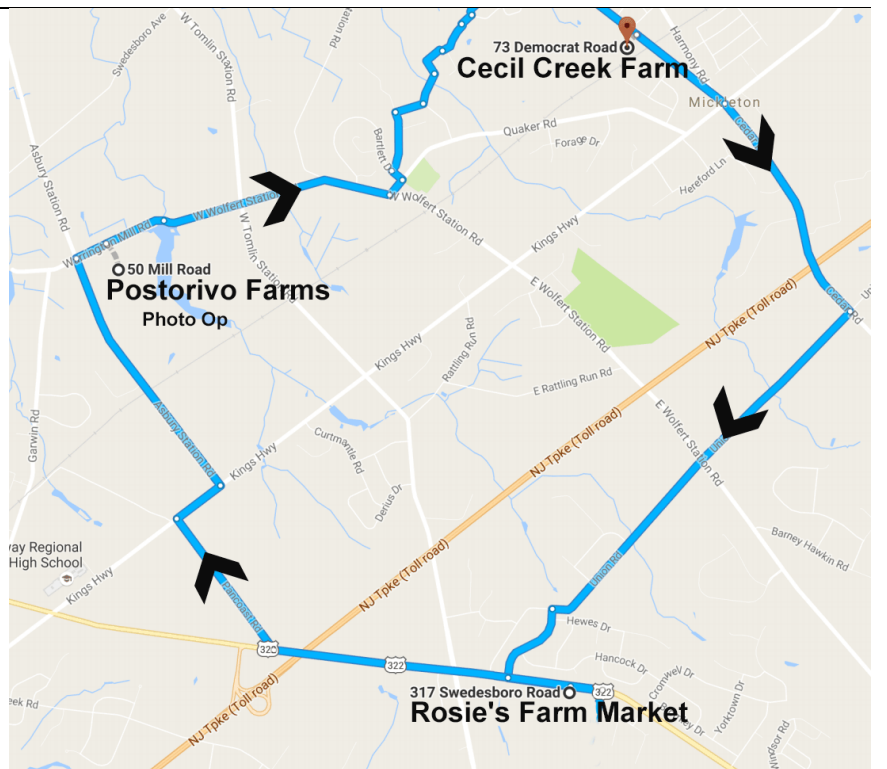

MHWTC Farm Event Ride – Short Route

Look for Arrow Markers on the road

TURN	ROAD	MILES
	Cecil Creek Farm	
R	Democrat Rd to Cedar Rd	0.5
R	Union Rd	1.6
R	US-322 W to Tomlin Station light for U-Turn to Rt 322 E	3.8
	Rosie's Farm Market	
L	Rt 322 W - CAUTION	
R	Pancoast Rd	6.0
R	Kings Hwy	6.7
L	Asbury Station Rd	7.9
R	Warrington Mill Rd to Mill Rd	8.0
	Postorivo Equestrian Farms	
R	Warrington Mill Rd to Wolfert Station Rd	8.5
L	Quaker Rd	9.7
L	Stone Ridge Dr	11.0
R	Meadow Ridge Dr	11.2
L	Democrat Rd	11.5
	Cecil Creek Farm	12.0

In case of emergency, call 911
For assistance call Colleen 609-577-4804

MHWTC Farm Event Ride – Short Route

Look for Arrow Markers on the road

TURN	ROAD	MILES
	Cecil Creek Farm	
R	Democrat Rd to Cedar Rd	0.5
R	Union Rd	1.6
R	US-322 W to Tomlin Station light for U-Turn to Rt 322 E	3.8
	Rosie's Farm Market	
L	Rt 322 W - CAUTION	
R	Pancoast Rd	6.0
R	Kings Hwy	6.7
L	Asbury Station Rd	7.9
R	Warrington Mill Rd to Mill Rd	8.0
	Postorivo Equestrian Farms	
R	Warrington Mill Rd to Wolfert Station Rd	8.5
L	Quaker Rd	9.7
L	Stone Ridge Dr	11.0
R	Meadow Ridge Dr	11.2
L	Democrat Rd	11.5
	Cecil Creek Farm	12.0