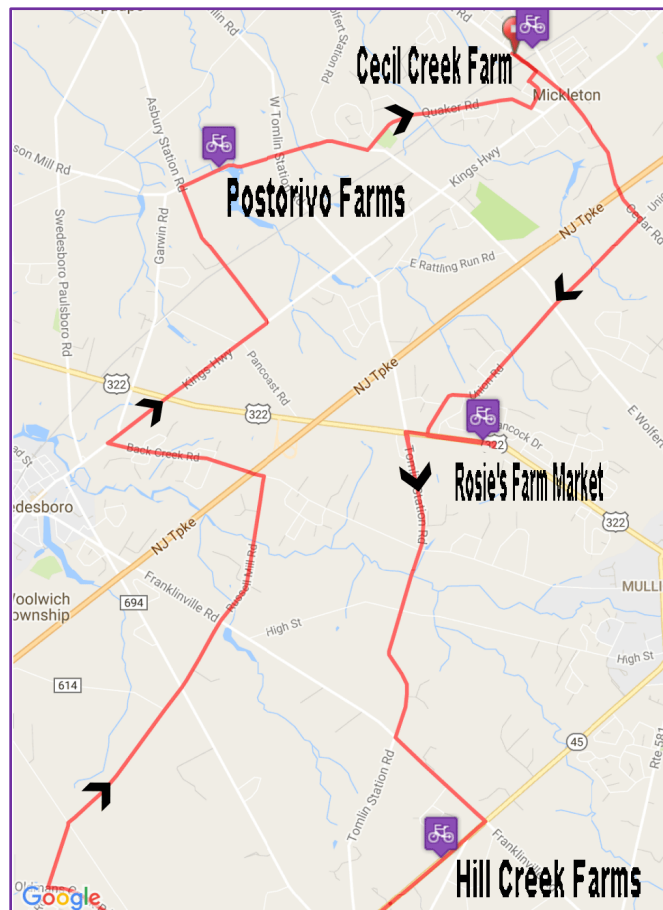

MHWTC Farm Event Ride – Long Route

Look for Arrow Markers on the road

TURN	ROAD	MILES
	Cecil Creek Farm 73 Democrat Rd, Mickleton	
S	Cedar Rd	0.5
R	Union Rd	1.6
R	US-322 W to Tomlin Station light for U-Turn to Rt 322 E	3.8
	Rosie's Farm Market 317 Rt 322 E, Mullica Hill	
L	US-322 W CAUTION	5.5
L	Tomlin Station Rd	6.1
L	Franklinville Rd	8.7
R	NJ-45 S	9.7
	Hill Creek Farm 1631 Rt 45, Mullica Hill	
R	Harrisonville Rd	12.0
S	Oldmans Creek Rd	13.0

TURN	ROAD	MILES
R	Russell Mill Rd	13.7
L	Back Creek Rd	17.1
R	Kings Hwy	18.3
L	Asbury Station Rd	19.7
R	Warrington Mill Rd to Mill Rd	20.8
	Postorivo Equestrian Farms 50 Mill Rd, Swedesboro Photo Opportunity	
R	Warrington Mill Rd to Wolfert Station	21.3
L	Quaker Rd	22.4
L	Stone Ridge Dr	23.7
R	Meadow Ridge Dr	24.0
	Cecil Creek Farm 73 Democrat Rd, Mickleton	24.5

In case of emergency, call 911

For assistance call Colleen 609-577-4804

Link: <https://ridewithgps.com/routes/16101700>